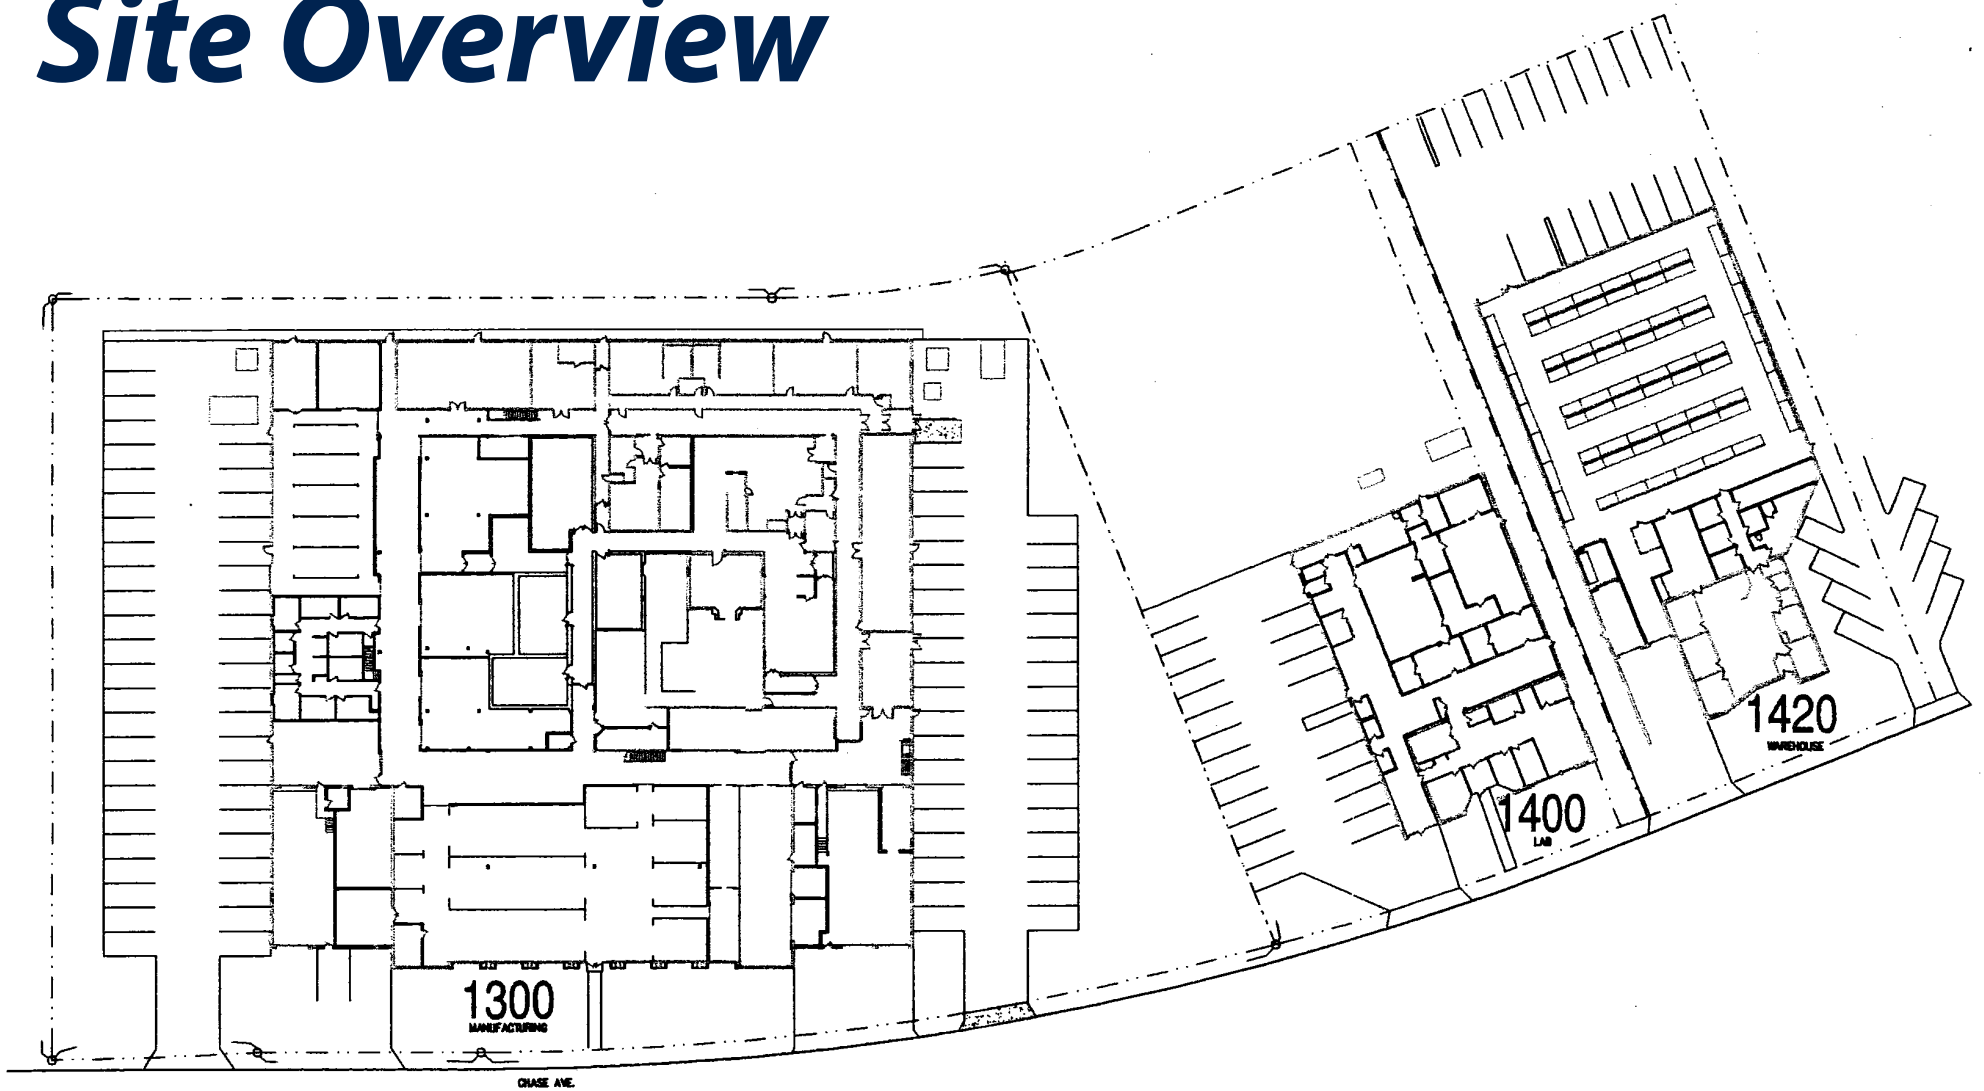

Site Overview

OVERALL COMPLEX SITE PLAN
SCALE: 1/32"=1'-0"