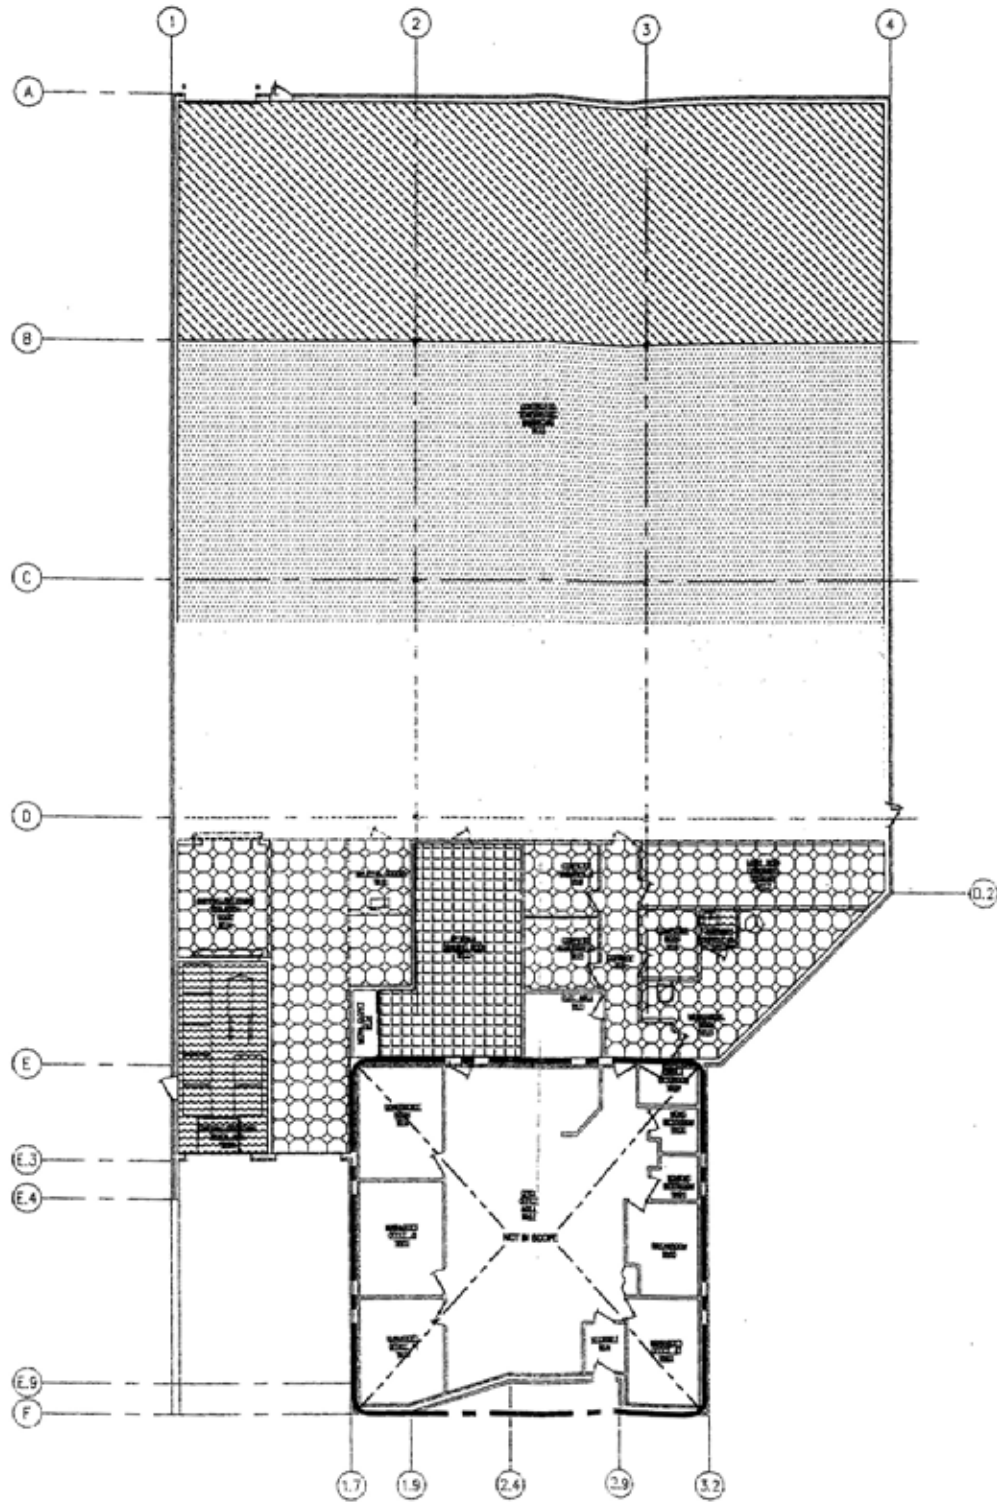

1420 Chase Avenue
Elk Grove Village, Illinois

16,653 Square Feet
Available for Sale or Lease

1420 AIR HANDLER DESIGNATION PLAN
SCALE: 1/32" = 1'-0"