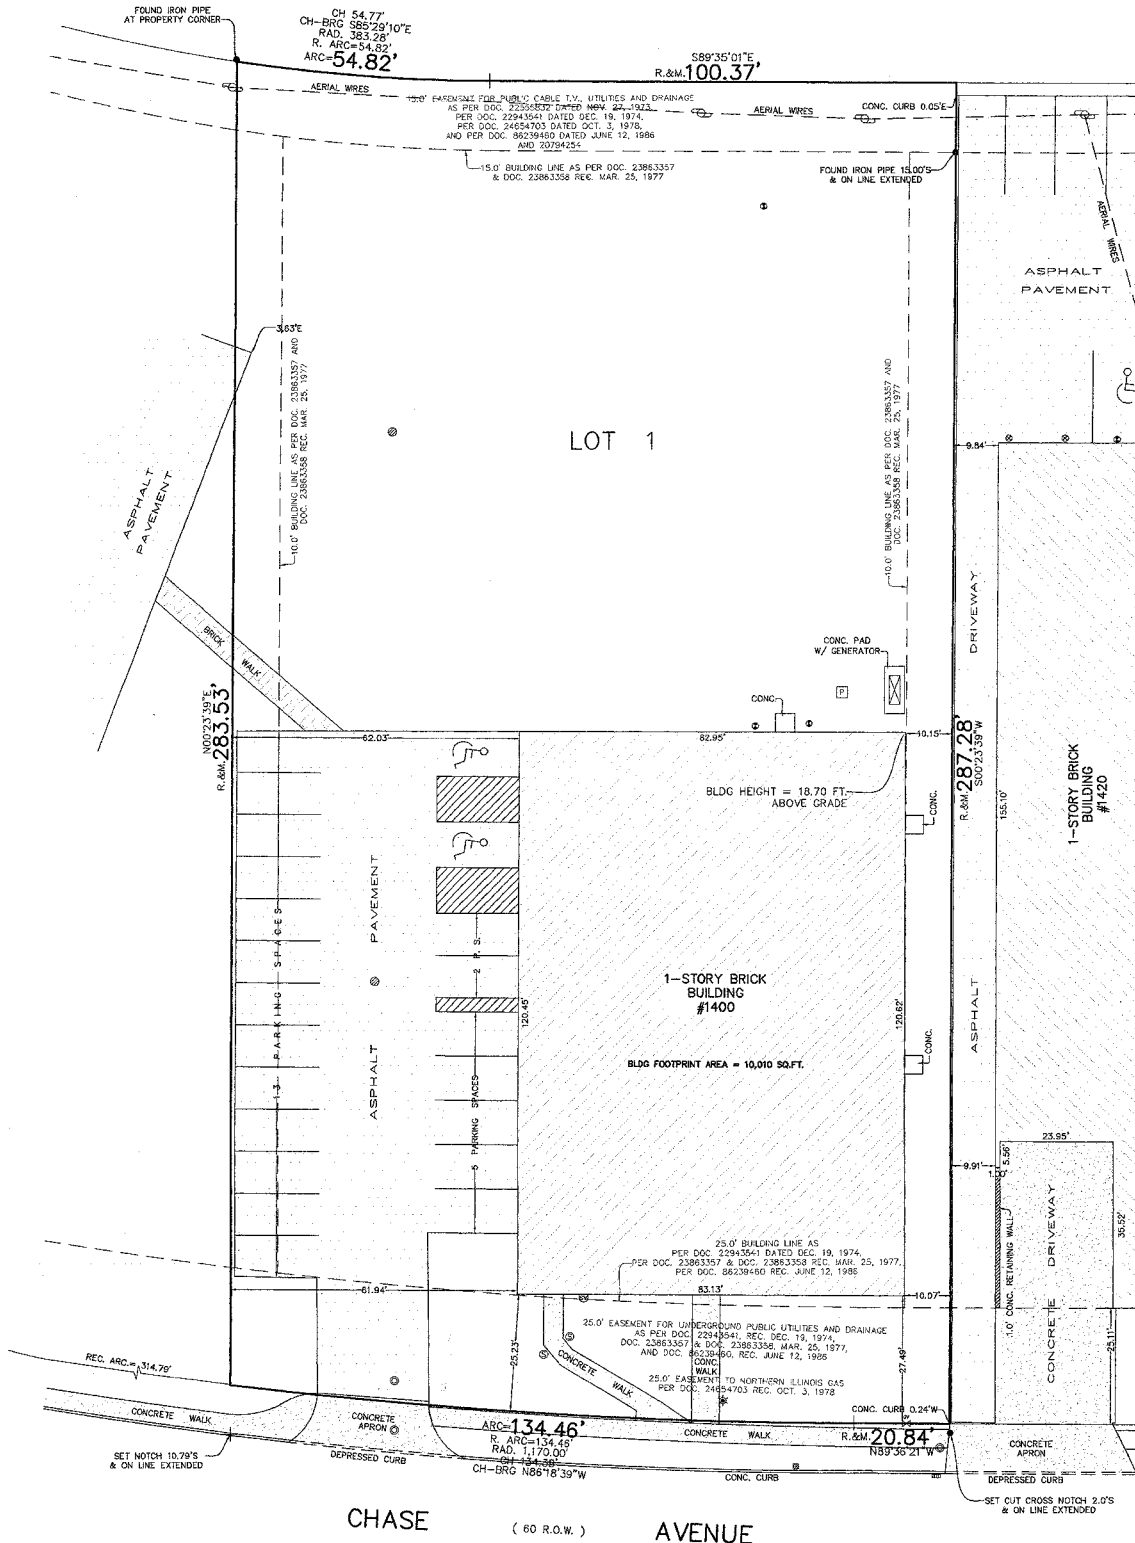

1400 Chase Avenue  
Elk Grove Village, Illinois

10,000 Square Feet  
Available for Sale or Lease

CHASE (60 R.O.W.) AVENUE

 1400 ROOM PRESSURIZATION PLAN  
SCALE 1/8" = 1'-0"